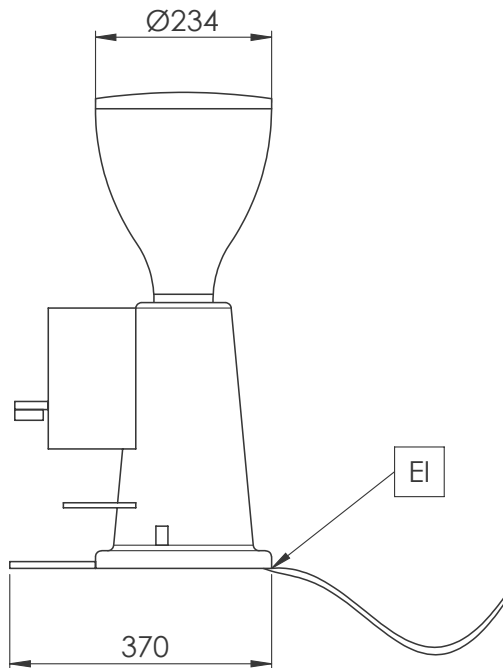

Coffee System
Doser Coffee Grinder, Flat 65 mm

ITEM # _____

MODEL # _____

NAME # _____

SIS # _____

AIA # _____

602543 (GRND600)

Doser Coffee Grinder, flat,
65mm

Side

Front

Electric

Supply voltage:	230 V/1N ph/50/60 Hz
602543 (GRND600)	
Electrical power max.:	0.34 kW
Plug type:	CE-SCHUKO

Key Information:

External dimensions, Width:	230 mm
External dimensions, Depth:	370 mm
External dimensions, Height:	600 mm
Net weight:	13 kg
Shipping weight:	14 kg
Shipping height:	300 mm
Shipping width:	450 mm
Shipping depth:	700 mm
Shipping volume:	0.09 m ³