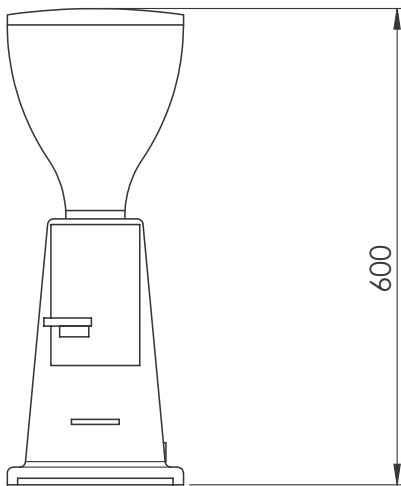

Coffee System
Doser Coffee Grinder, Flat 65 mm

ITEM # _____

MODEL # _____

NAME # _____

SIS # _____

AIA # _____

602543 (GRND600)

Doser Coffee Grinder, flat,
65mm

Side

Front

Electric

Supply voltage:	230 V/1N ph/50/60 Hz
602543 (GRND600)	
Electrical power max.:	0.34 kW
Plug type:	CE-SCHUKO

Key Information:

External dimensions, Width:	230 mm
External dimensions, Depth:	370 mm
External dimensions, Height:	600 mm
Net weight:	13 kg
Shipping weight:	14 kg
Shipping height:	300 mm
Shipping width:	450 mm
Shipping depth:	700 mm
Shipping volume:	0.09 m ³